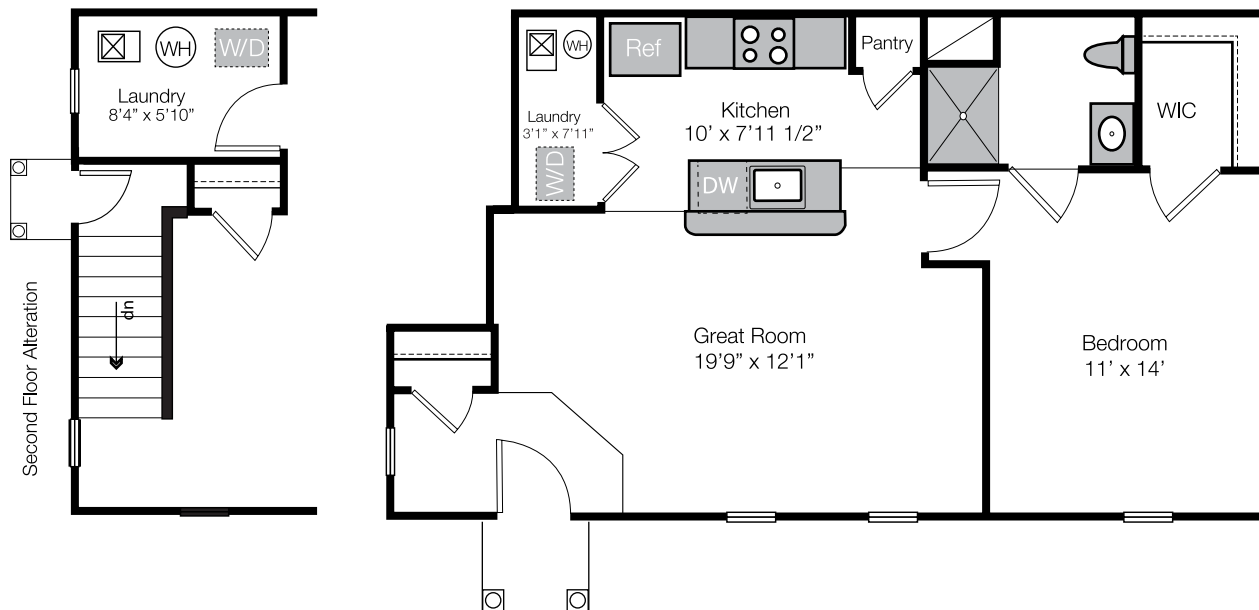

RIVERFORD CROSSING

LC

lifestylecommunities.com/riverford-crossing

BENTLEY FLAT

SQ FT: 689-812

BDRMS: 1

BATH: 1

GARAGE: N/A

All floor plans are for conceptual purposes only and are subject to change without notice at the discretion of the developer. The developer reserves the right to make additions, deletions and modifications to all aspects of the floor plans as the developer may deem appropriate or desirable. The dimensions and square footages set forth on the floor plans are approximate and may vary based on actual construction.