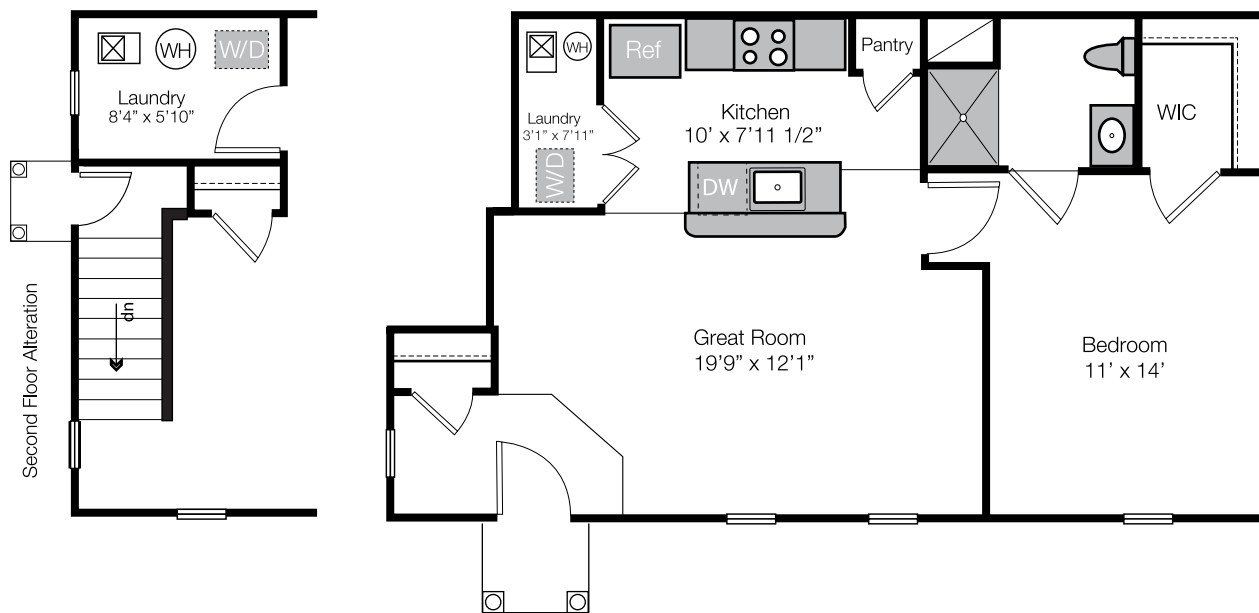

# FARMS AT NEW ALBANY *Park*

LC

[lifestylecommunities.com/new-albany-park](http://lifestylecommunities.com/new-albany-park)

**BENTLEY FLAT**

**SQ FT: 689-812**

**BDRMS: 1**

**BATH: 1**

**GARAGE: N/A**

All floor plans are for conceptual purposes only and are subject to change without notice at the discretion of the developer. The developer reserves the right to make additions, deletions and modifications to all aspects of the floor plans as the developer may deem appropriate or desirable. The dimensions and square footages set forth on the floor plans are approximate and may vary based on actual construction.