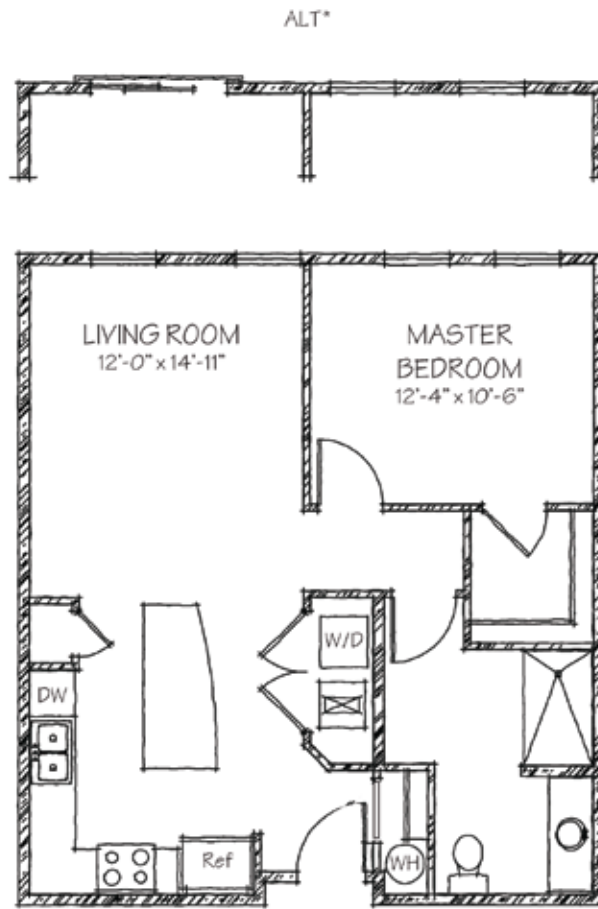

THE ANNEX AT RIVERSOUTH

lifestylecommunities.com/the-annex-at-river-south

GREENWICH

SQ FT: 725

BDRMS: 1

BATH: 1

PARKING: 1 SPACE INCLUDED

*Window & sliding door orientation on exterior wall varies based on apartment unit's location within the community.

All floor plans are for conceptual purposes only and are subject to change without notice at the discretion of the developer. The developer reserves the right to make additions, deletions and modifications to all aspects of the floor plans as the developer may deem appropriate or desirable. The dimensions and square footages set forth on the floor plans are approximate and may vary based on actual construction.