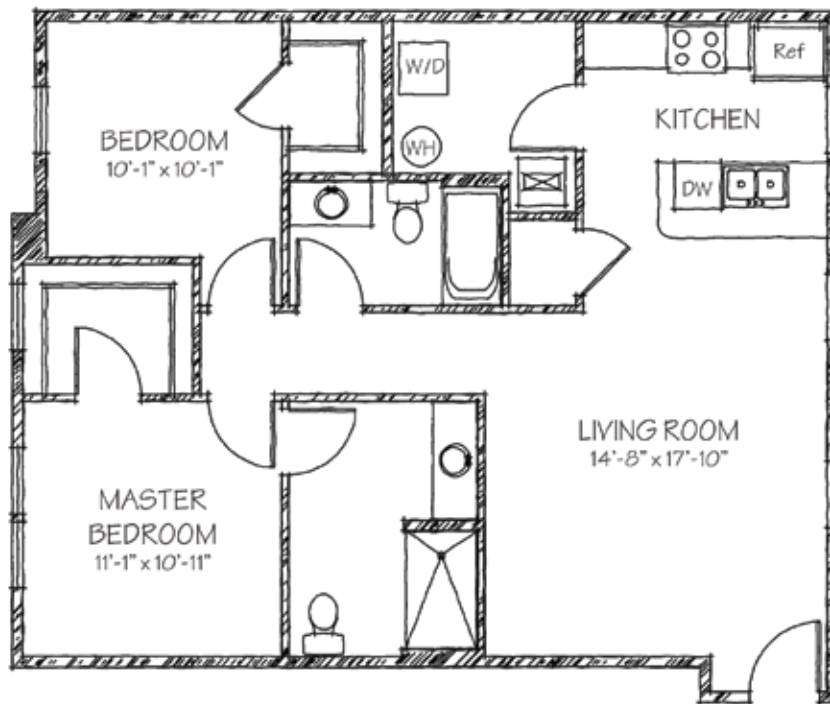

THE ANNEX AT RIVERSOUTH

lifestylecommunities.com/the-annex-at-river-south

FAIRMOUNT

SQ FT: 980

BDRMS: 2

BATH: 2

PARKING: SPACE AVAIL.

All floor plans are for conceptual purposes only and are subject to change without notice at the discretion of the developer. The developer reserves the right to make additions, deletions and modifications to all aspects of the floor plans as the developer may deem appropriate or desirable. The dimensions and square footages set forth on the floor plans are approximate and may vary based on actual construction.